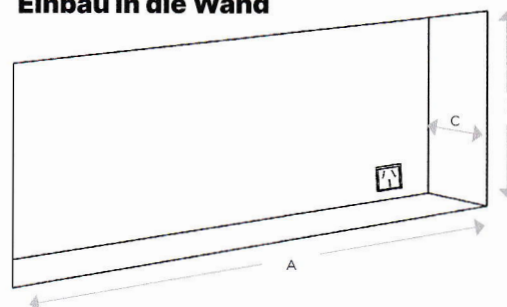

Sierra 48 | 60 | 72

230V/50Hz | 8,6 Watt

Experience Better Living

Maße

MASSE				
		Breite (cm)	Höhe (cm)	Tiefe (cm)
Sierra 48"	Freestanding	121,9	49,5	13,2
	In wall	105,7 (A)	47,0 (C)	16,5 (B)
Sierra 60"	Freestanding	152,4	49,5	13,2
	In wall	133,1 (A)	47,0 (C)	16,5 (B)
Sierra 72"	Freestanding	182,9	49,5	13,2
	In wall	163,6 (A)	47,0 (C)	16,5 (B)

Einbau in die Wand

Spezifikationen

TECHNISCHE DETAILS	Sierra 48"	Sierra 60"	Sierra 72"
Kaminsystem	Optiflame®	Optiflame®	Optiflame®
Artikelnummer	220930	220940	220950
EAN-Code	8716412220937	8716412220944	8716412220951
Modell	Wall-insert	Wall-insert	Wall-insert
Feuersicht	1-seitig	1-seitig	1-seitig
Farbe	Schwarz	Schwarz	Schwarz
Dekoration / Feuerbett	Logset, Acrylsteine und Kieselsteine	Logset, Acrylsteine und Kieselsteine	Logset, Acrylsteine und Kieselsteine
Maße Feuersicht (B x H) (cm)	101,5x26,8	128,9x26,8	159,4x26,8
Außenmaße BxHxT (cm)	121,9x49,5x13,2	152,4x49,5x13,2	182,9x49,5x13,2
Heizleistung	Ja	Ja	Ja
Thermostat	Ja	Ja	Ja
Fernbedienung	Ja	Ja	Ja
Manuelle Steuerung direkt am Kamin möglich ja / nein	Ja	Ja	Ja
Lichtmodul	LED	LED	LED
Soundmodul	Ja	Ja	Ja
Einstellungen Farbeffekte	Ja	Ja	Ja
Heizstufe 1 in W	1300	1300	1300
Heizstufe 2 in W	1600	1600	1600
Flammenbetrieb in W	8,6	8,6	8,6
Max. Stromverbrauch	1600	1600	1600
Netzspannung/elektrische Frequenz	230V/50Hz	230V/50Hz	230V/50Hz
Produktgewicht in Kg	18,5	29	35,5
Länge des Kabels	1,5 m	1,5 m	1,5 m
Garantie	2 Jahre	2 Jahre	2 Jahre